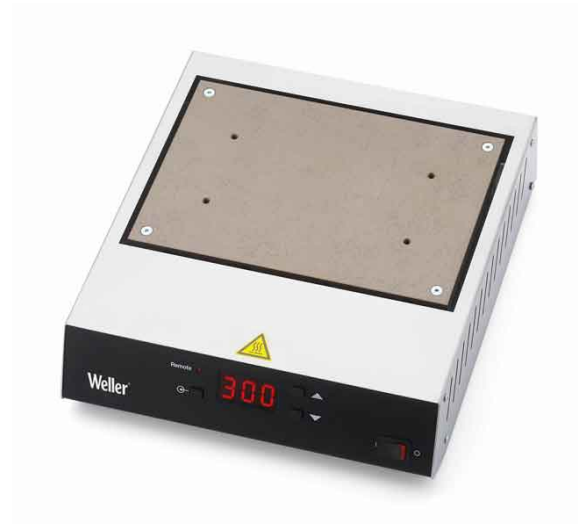

WHP1000 WELLER PREHEATER (150X220MM, 1000W) | T0053364899

SKU: T0053364899

WELLER WHP 1000 HEATING PLATE

WHP 1000 - Weller preheating plate 1000 W, 230 Vac.

The digital display allows to set and read temperature values, showing set and actual temperature.

A type-K thermocouple can be connected (NOT included).

Weller product no.: **T0053364899N**.

Specifications

- Power: 1000 W
- Supply voltage: 230 V
- Temperature range: **from 50 up to 300 °C**
- Heating area: **220 x 150 mm**
- Overall dimensions (WxLxH): 254 x 395 x 70 mm
- ESD safe: Yes
- Conenctions: 1 x RS-232, 1 x Thermocouple Type K
- UPC code: 037103305466.