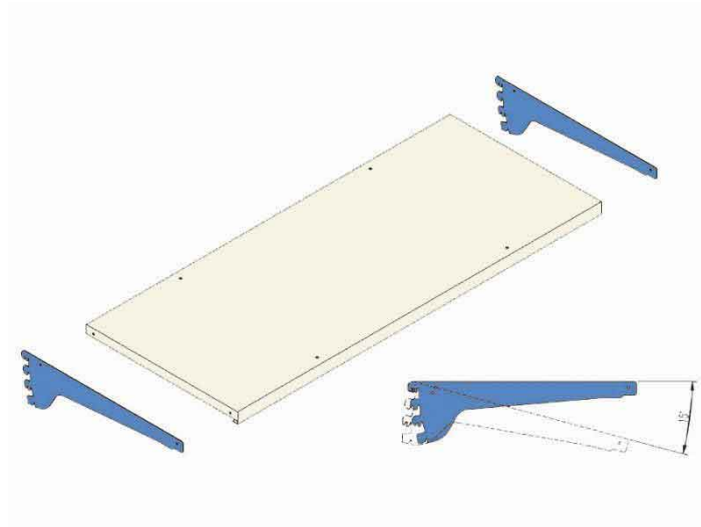

METAL SHELF KIT FOR EL.MI WORKBENCHES (160X40CM)

SKU: 570561B

Metal shelf kit, equipped with 1 beige shelf (RAL 1013) and 2 blue brackets (RAL 5012).
Dimensions: **160 x 40 cm**.