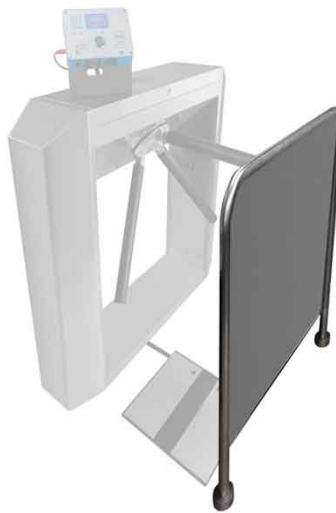

## HANDRAIL FOR RFID TEST STATION WITH TURNSTILE

SKU: 159580C

**Stainless steel delimitation handrail.**  
Accessory for RFID TEST STATION with turnstile.