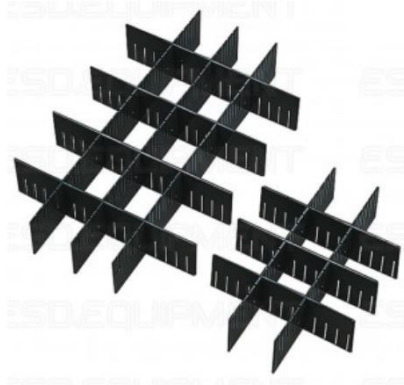

ESD INSERT FOR 17/35-CSC BOXES - SHORT SIDE (L 360MM)

SKU: 360CSC11

360-CSC-15 - Inner partitions for 17-CSC, 19-CSC, 20-CSC, 30-CSC and 35-CSC boxes (**short side**).

Material: Static dissipative ESD safe cardboard.

Length: **360 mm**.

Number of slots: 15.

Slot width: 2mm – Distance between slots: 20 mm.

Available heights (mm): 60, 100, 139, 172, 220.