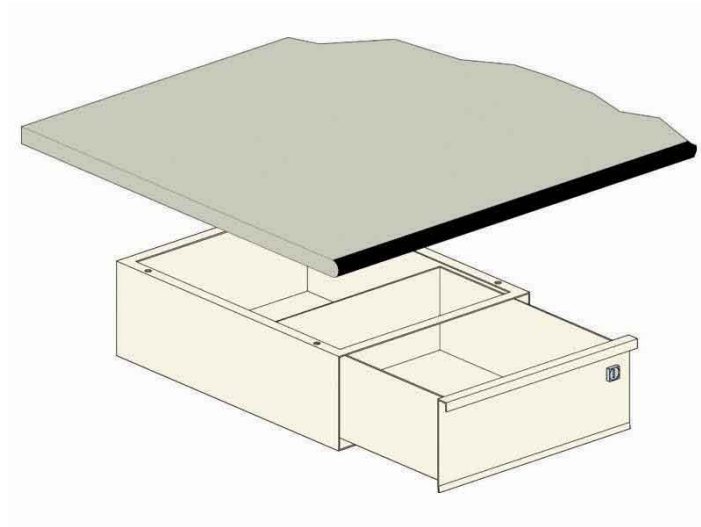

HD-PLUS WORKBENCHES DRAWER KIT (BEIGE)

SKU: 570022H

1-Drawer kit for El.Mi HD-Plus workbenches, stackable for a maximum of 2 drawers.
Overall sizes: **38 x 37 x 14.5h cm** – Internal sizes: 32 x 33 x 9.5h cm.
Colour: RAL 1013 **Beige**.