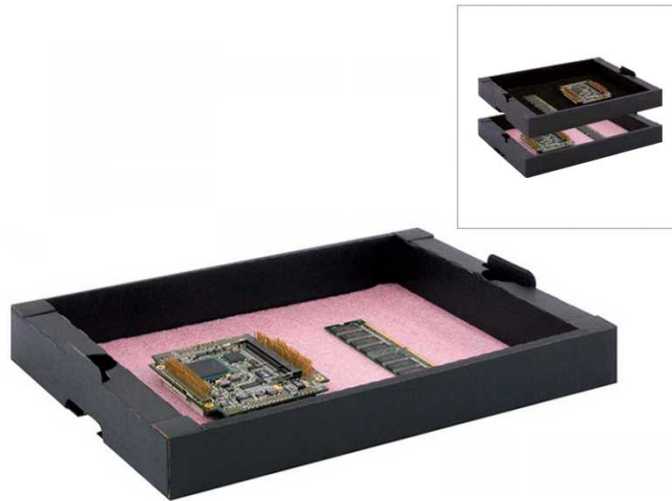

07CTRAS ESD STACKABLE TRAY (358X259X43H MM)

SKU: 131460F

HANS KOLB 07CTR-AS - ANTI-STATIC TRAY

07-CTR-AS ESD stackable tray made of CORSTAT™ anti-static cardboard, with **dissipative foam**.

External sizes: 358 x 259 x 43h mm - Inner sizes: **305 x 243 x 40h mm**.

Hans Kolb product Nr.: **10003261-0001**.

ATTENTION | DISCONTINUED PRODUCT

OFFER VALID WHILE STOCK LASTS AT THE SUPPLIER'S WAREHOUSE